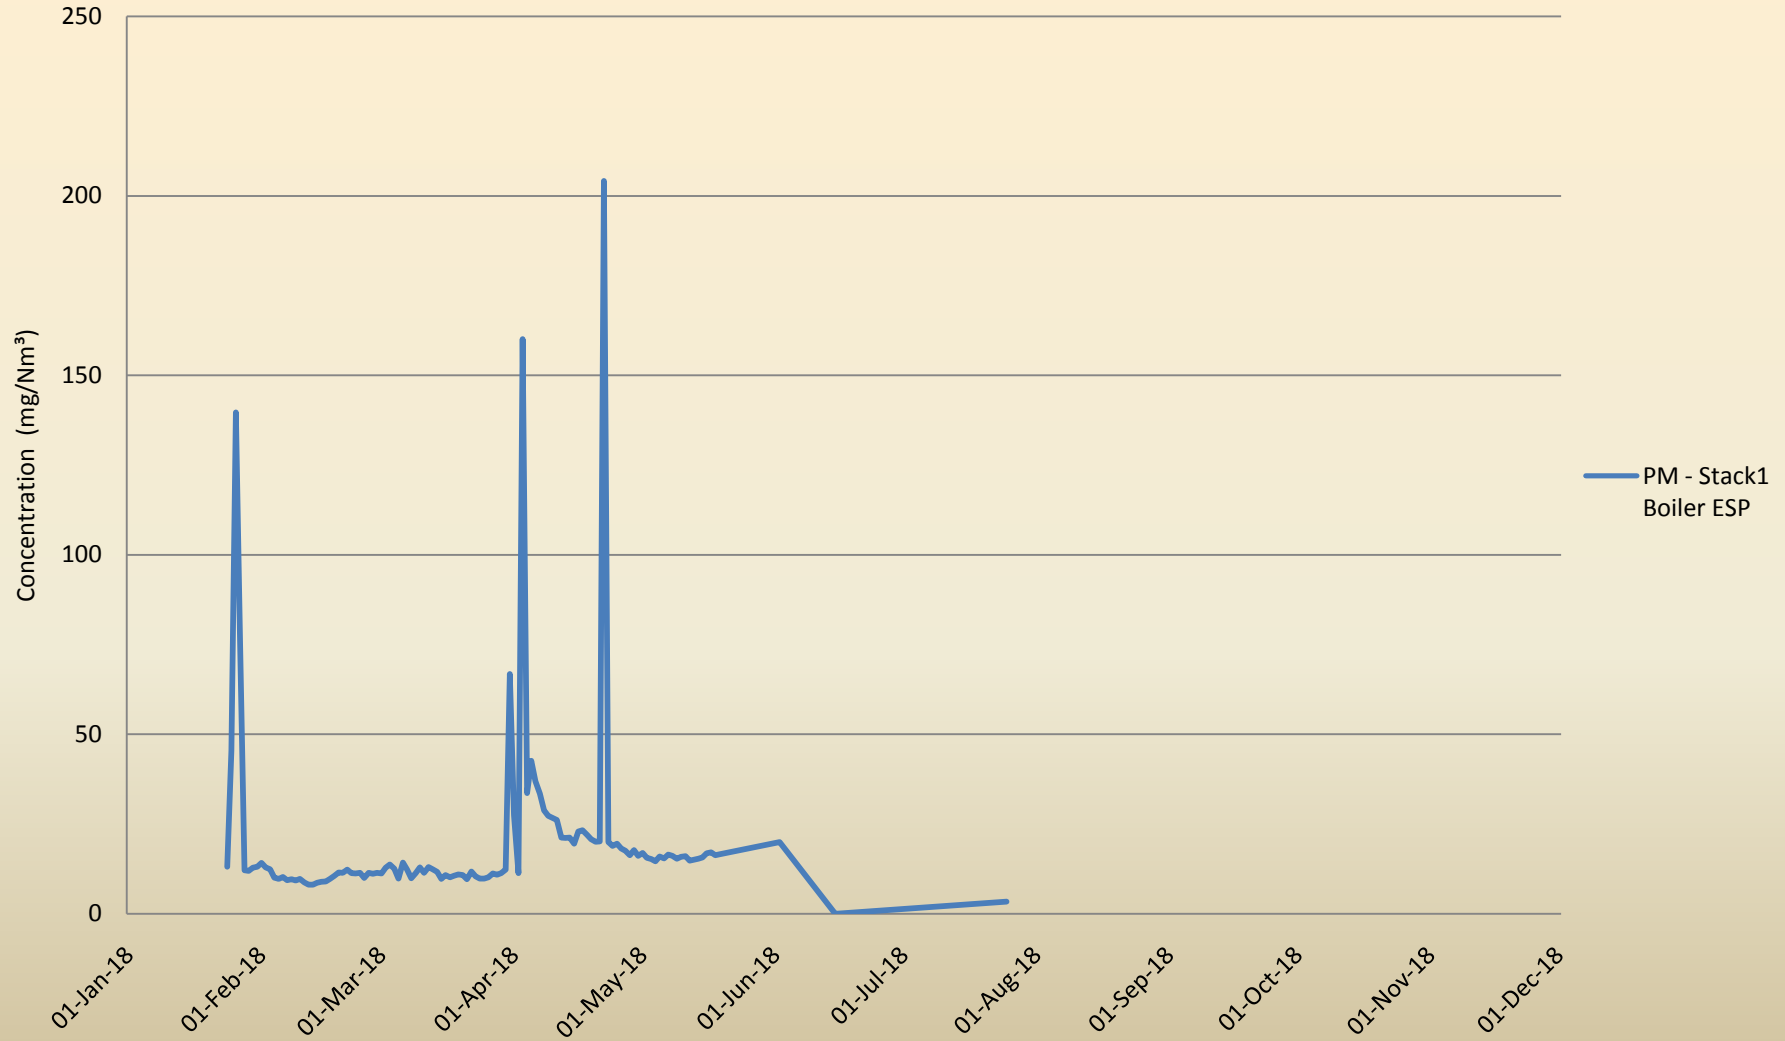

Annual Emission Trend of Particulate Matter in M/s. Amarkantak Thermal Power Station, Dist. Anuppur (M.P.)

Annual Emission Trend of Gaseous in M/s. Amarkantak Thermal Power Station, Dist. Anuppur (M.P.)